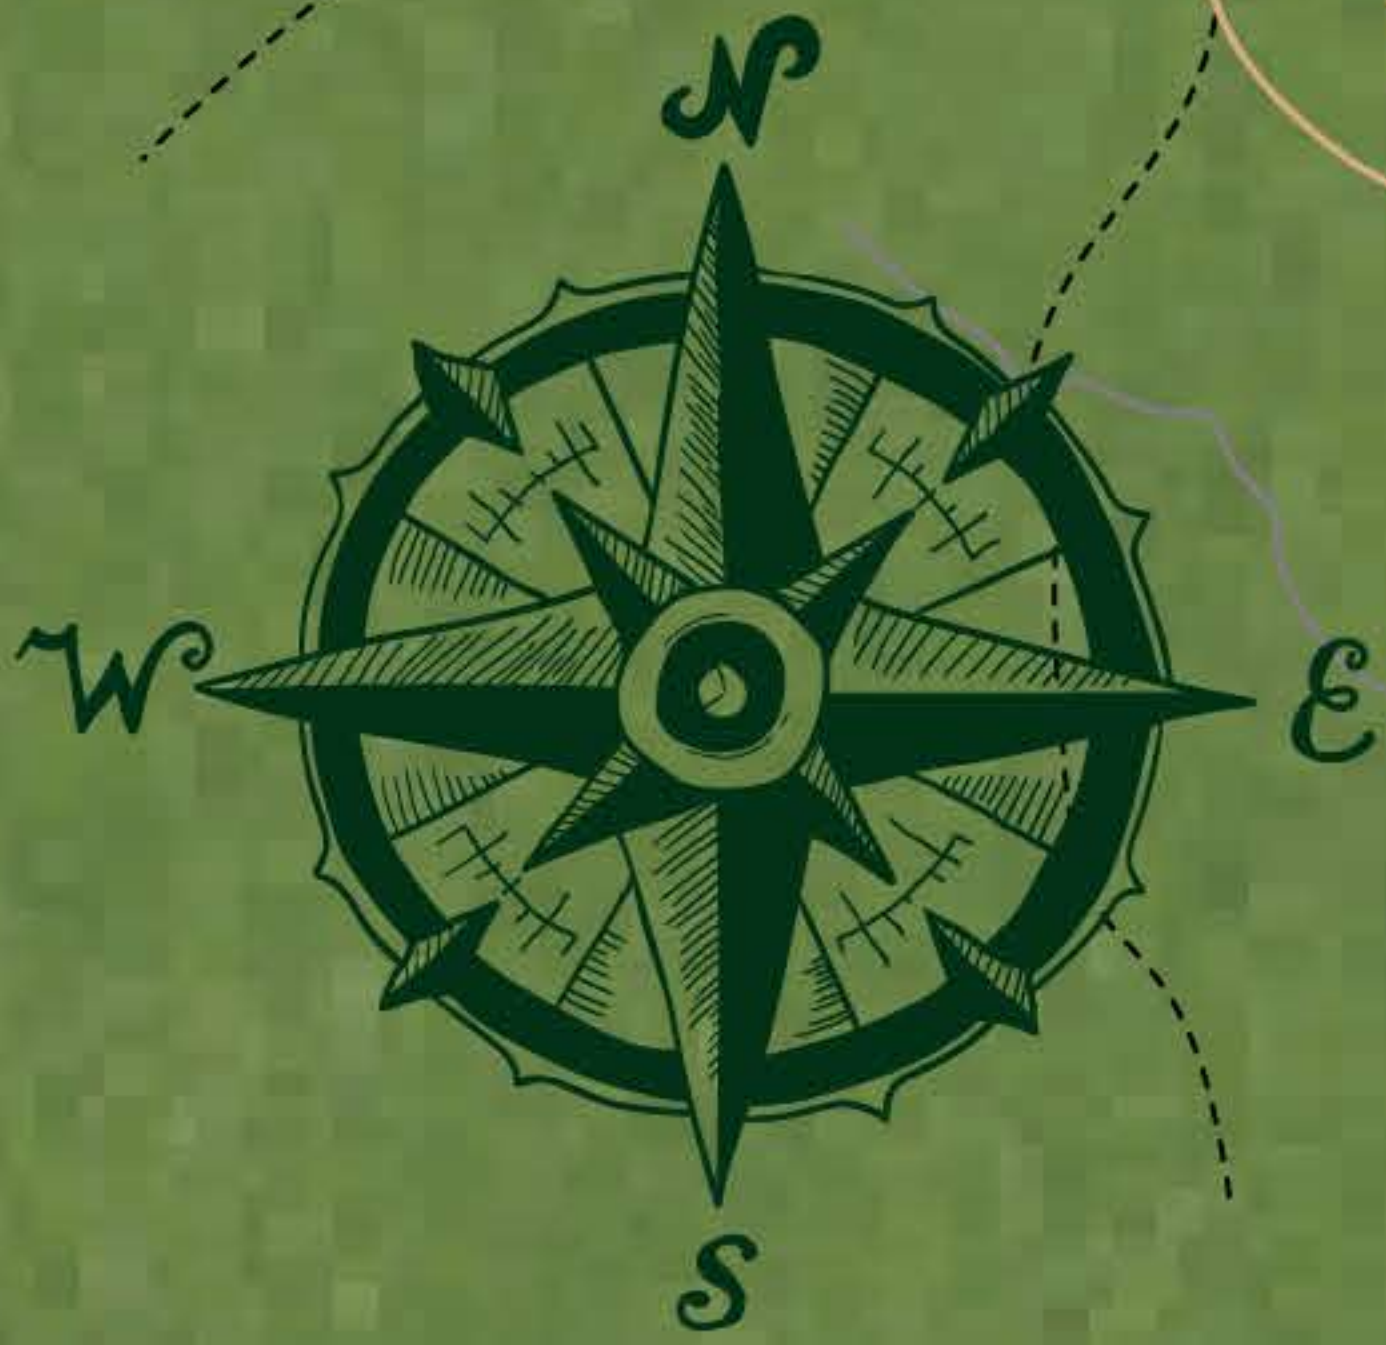

CARROWMORE LAKE MAP

- 1 BLACK BANKS
- 2 ROCKY'S BAY
- 3 PARADISE BAY
- 4 COWS COVE
- 5 WHITE SHORE
- 6 GLENCULLEN BAY
- 7 GLENTURK BAY
- 8 BARNEY SHORE
- 9 PUMP HOUSE SHORE
- 10 HANDBALL ALLEY
- 11 SLIPWAY SHORE

PARKING

SEA TROUT AREAS

SALMON AREAS

GLENCULLIN RIVER

MUNHIN RIVER